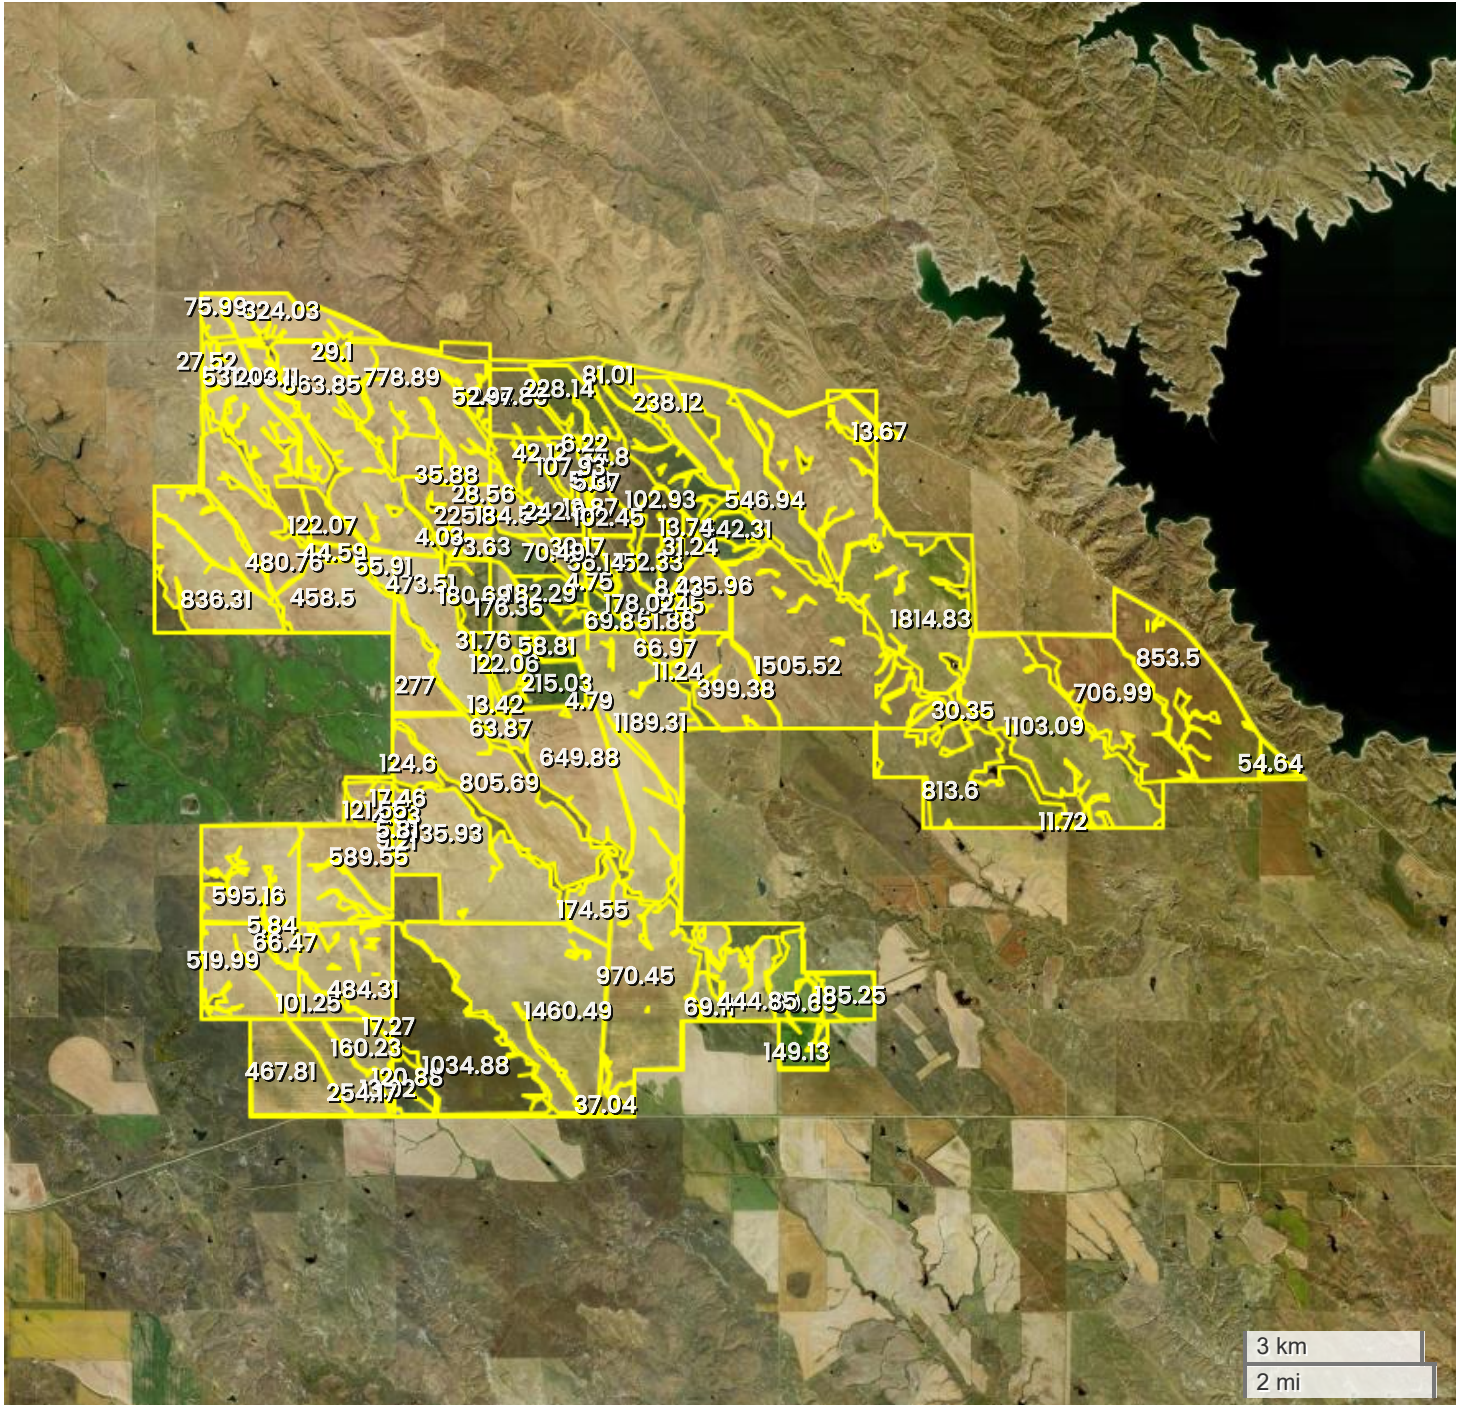

GUNSMOKE FARM (34049.98 AC TOTAL, 28789.70 AC TILLABLE)

AERIAL MAP

Center: 44.447971, -100.702680

27-6N-28E

North Stanley UT Township

Stanley County, SD

FarmWorth, LLC makes no warranties, express or implied, regarding the accuracy of any information provided through FarmWorth.com. User is solely responsible for independently verifying all information prior to use and waives any claims against FarmWorth, LLC arising from inaccuracies in such information.